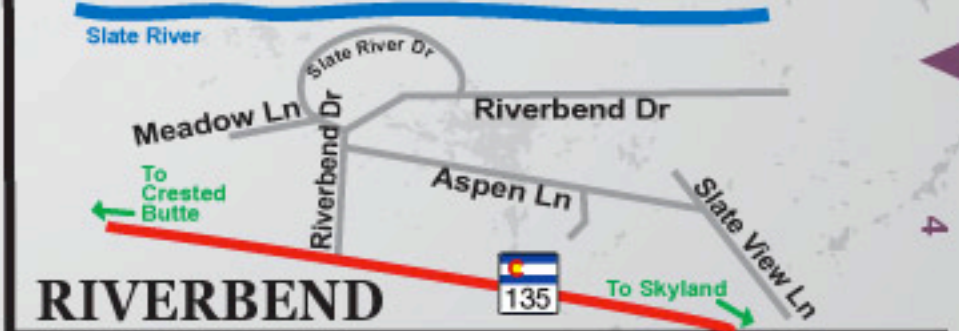

CRESTED BUTTE

© Go To Guide 2011 • Reproduction not allowed without written consent. Maps may not be to correct scale or up to date.

Bus Stop Bus Route

To Peanut Lake & Glacier Lily Estates

To Kebler Pass, Ohio Pass & Irwin Lake

To Mt. Crested Butte & Gothic

To Riverland, Riverbend, Skyland, Almont & Gunnison

SKYLAND

To Avioni/Buckhorn Ranch, Brush Creek, Pearl Pass & Airport

To Crested Butte & Mt. Crested Butte

To CB South & Almont

To Crested Butte

To Skyland

RIVERBEND

TRAPPER'S CROSSING

GO TO GUIDE
TELEPHONE DIRECTORY

1
2
3
4
5
6