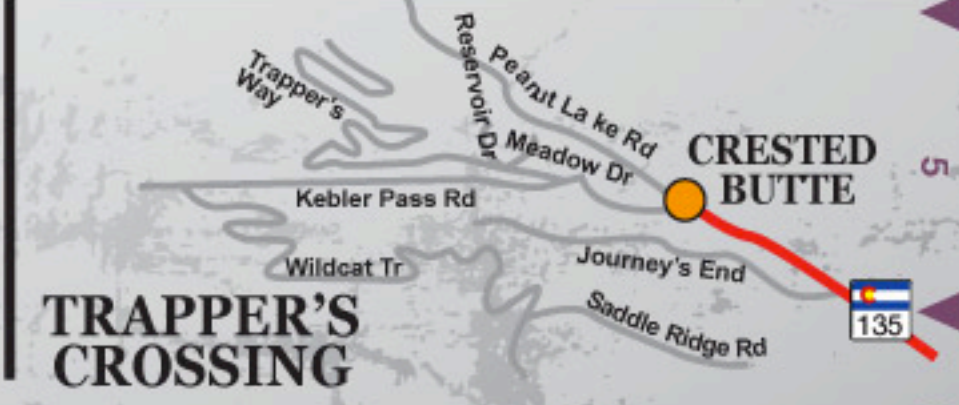

CRESTED BUTTE

© Go To Guide 2011 • Reproduction not allowed without written consent. Maps may not be to correct scale or up to date.

Bus Stop Bus Route

To Peanut Lake & Glacier Lily Estates

To Kebler Pass, Ohio Pass & Irwin Lake

To Mt. Crested Butte & Gothic

To Riverland, Riverbend, Skyland, Almont & Gunnison

SKYLAND

To Avioni/Buckhorn Ranch, Brush Creek, Pearl Pass & Airport

To Crested Butte & Mt. Crested Butte

To CB South & Almont

To Crested Butte

To Skyland

RIVERBEND

TRAPPER'S CROSSING

GO TO GUIDE
TELEPHONE DIRECTORY

1
2
3
4
5
6