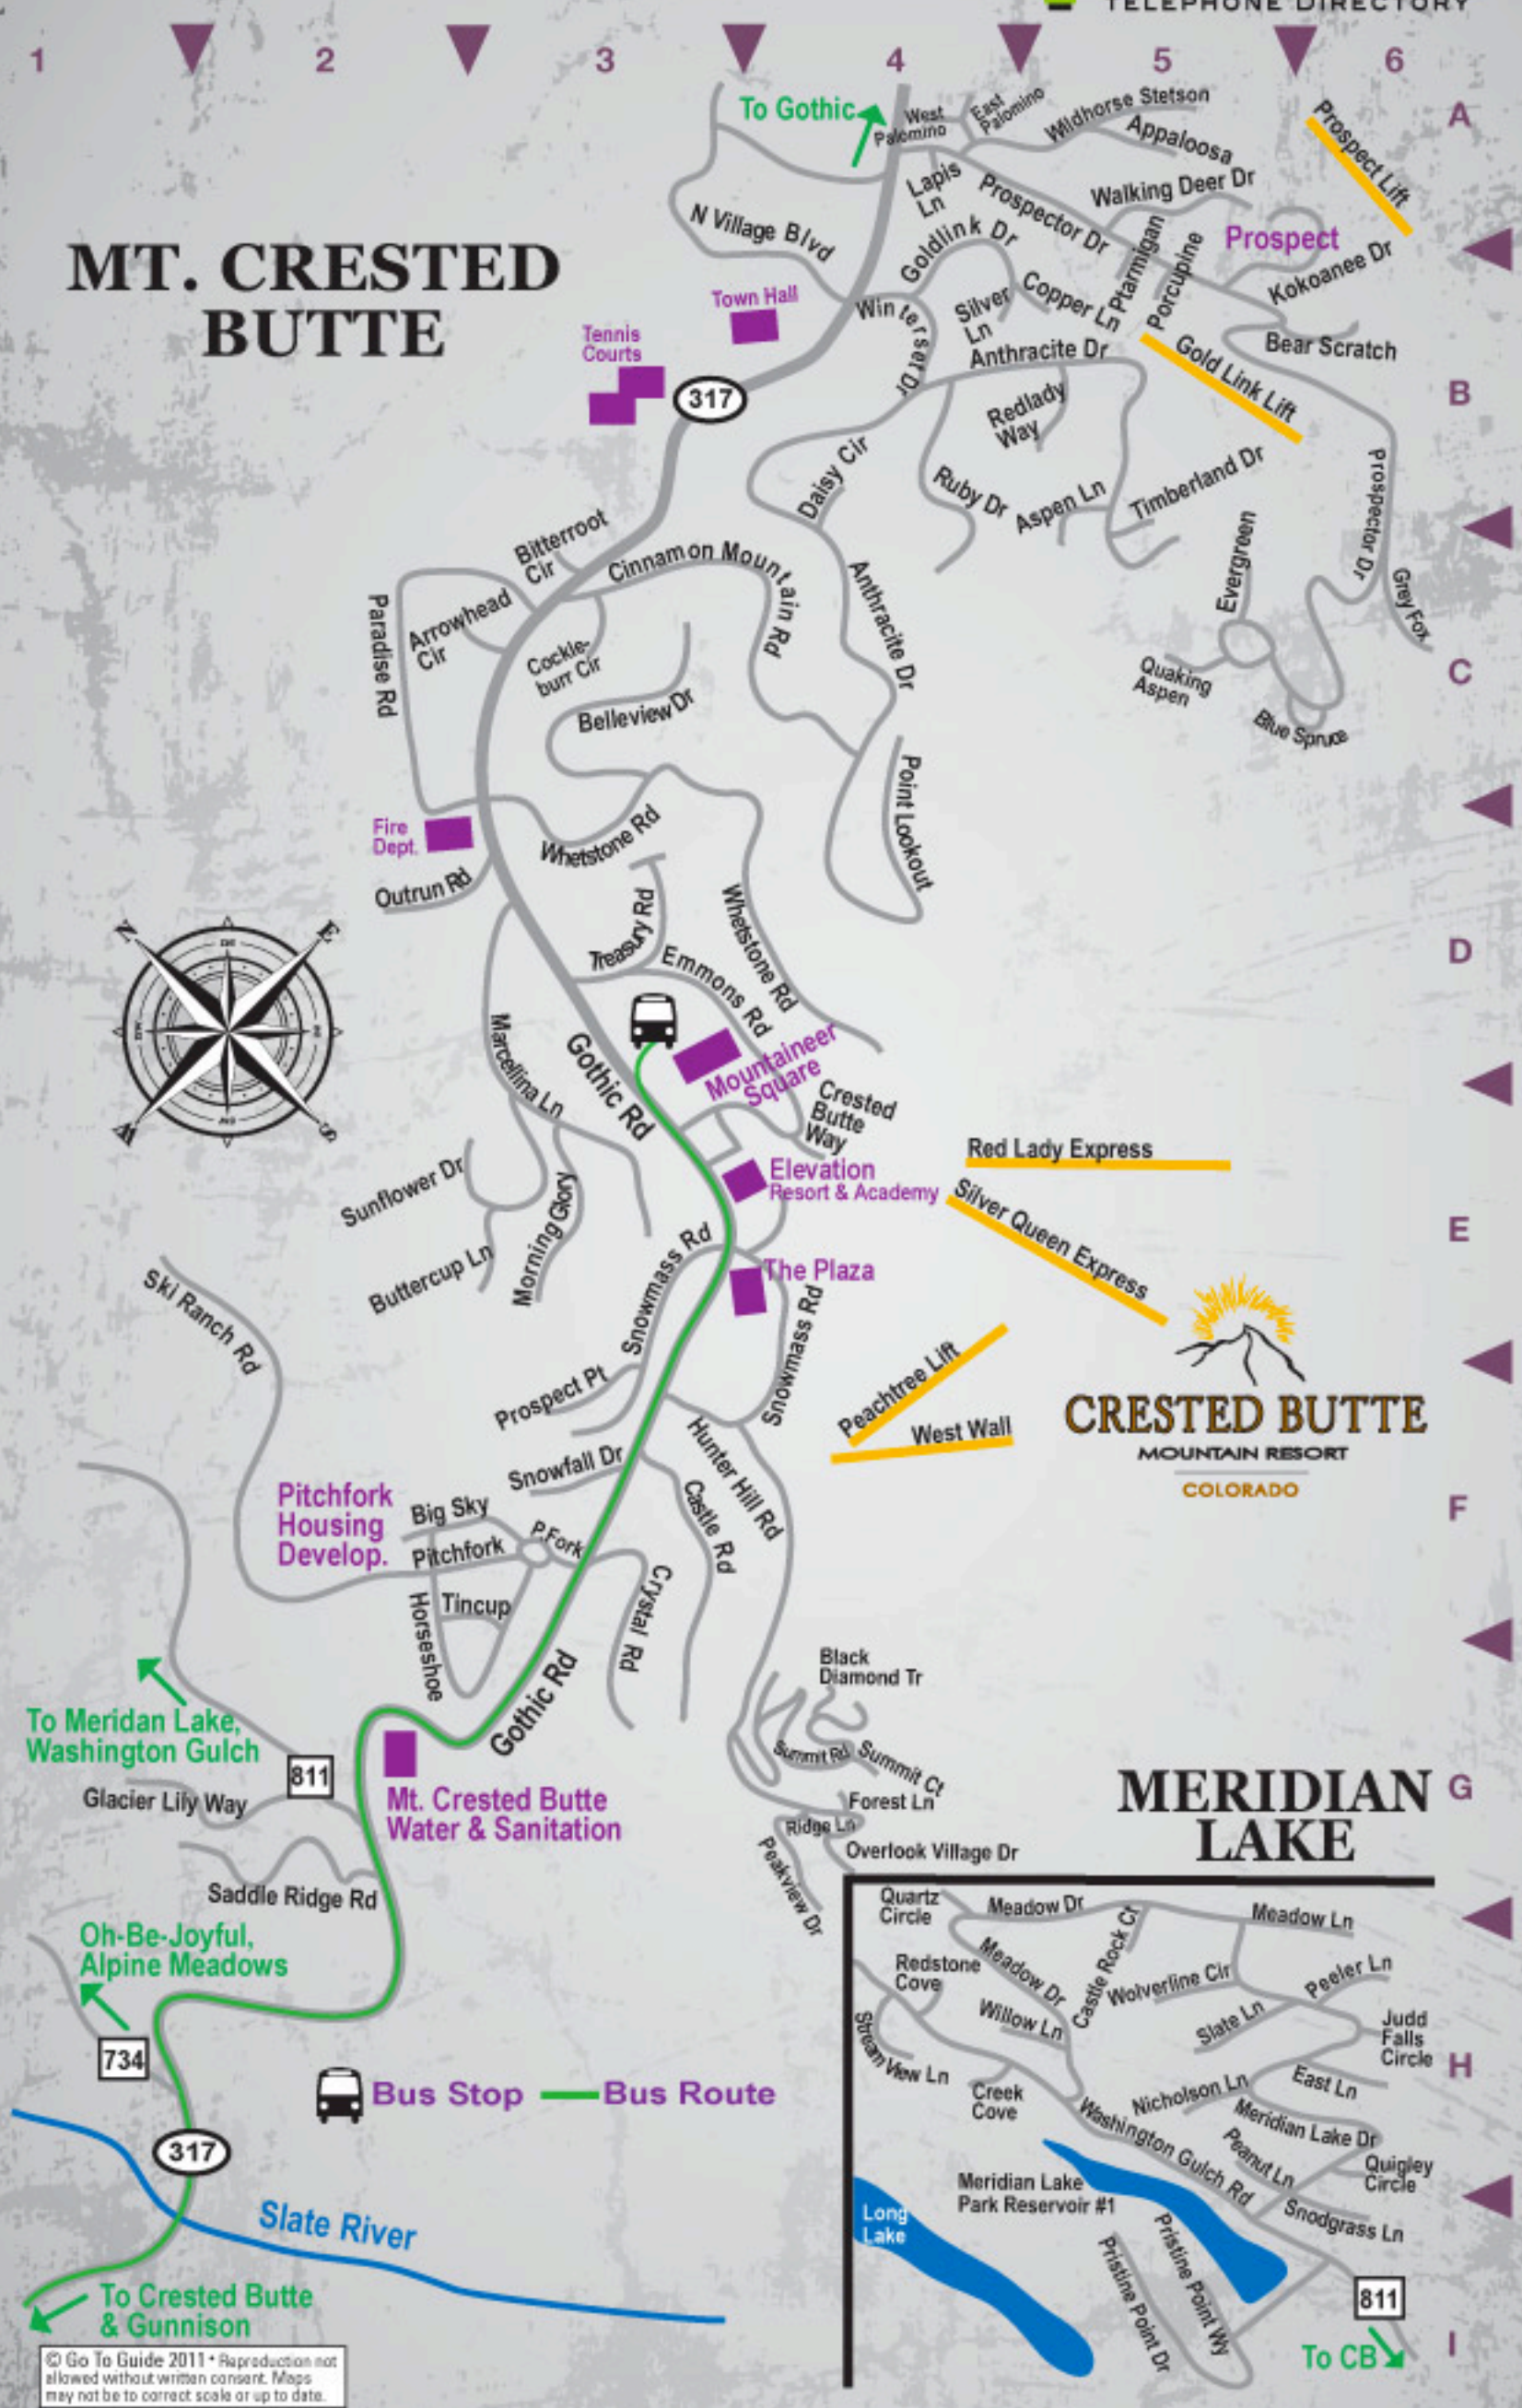

# MT. CRESTED BUTTE

To Meridan Lake, Washington Gulch

Mt. Crested Butte Water & Sanitation

## MERIDIAN LAKE

To Crested Butte & Gunnison

To CB

© Go To Guide 2011 • Reproduction not allowed without written consent. Maps may not be to correct scale or up to date.