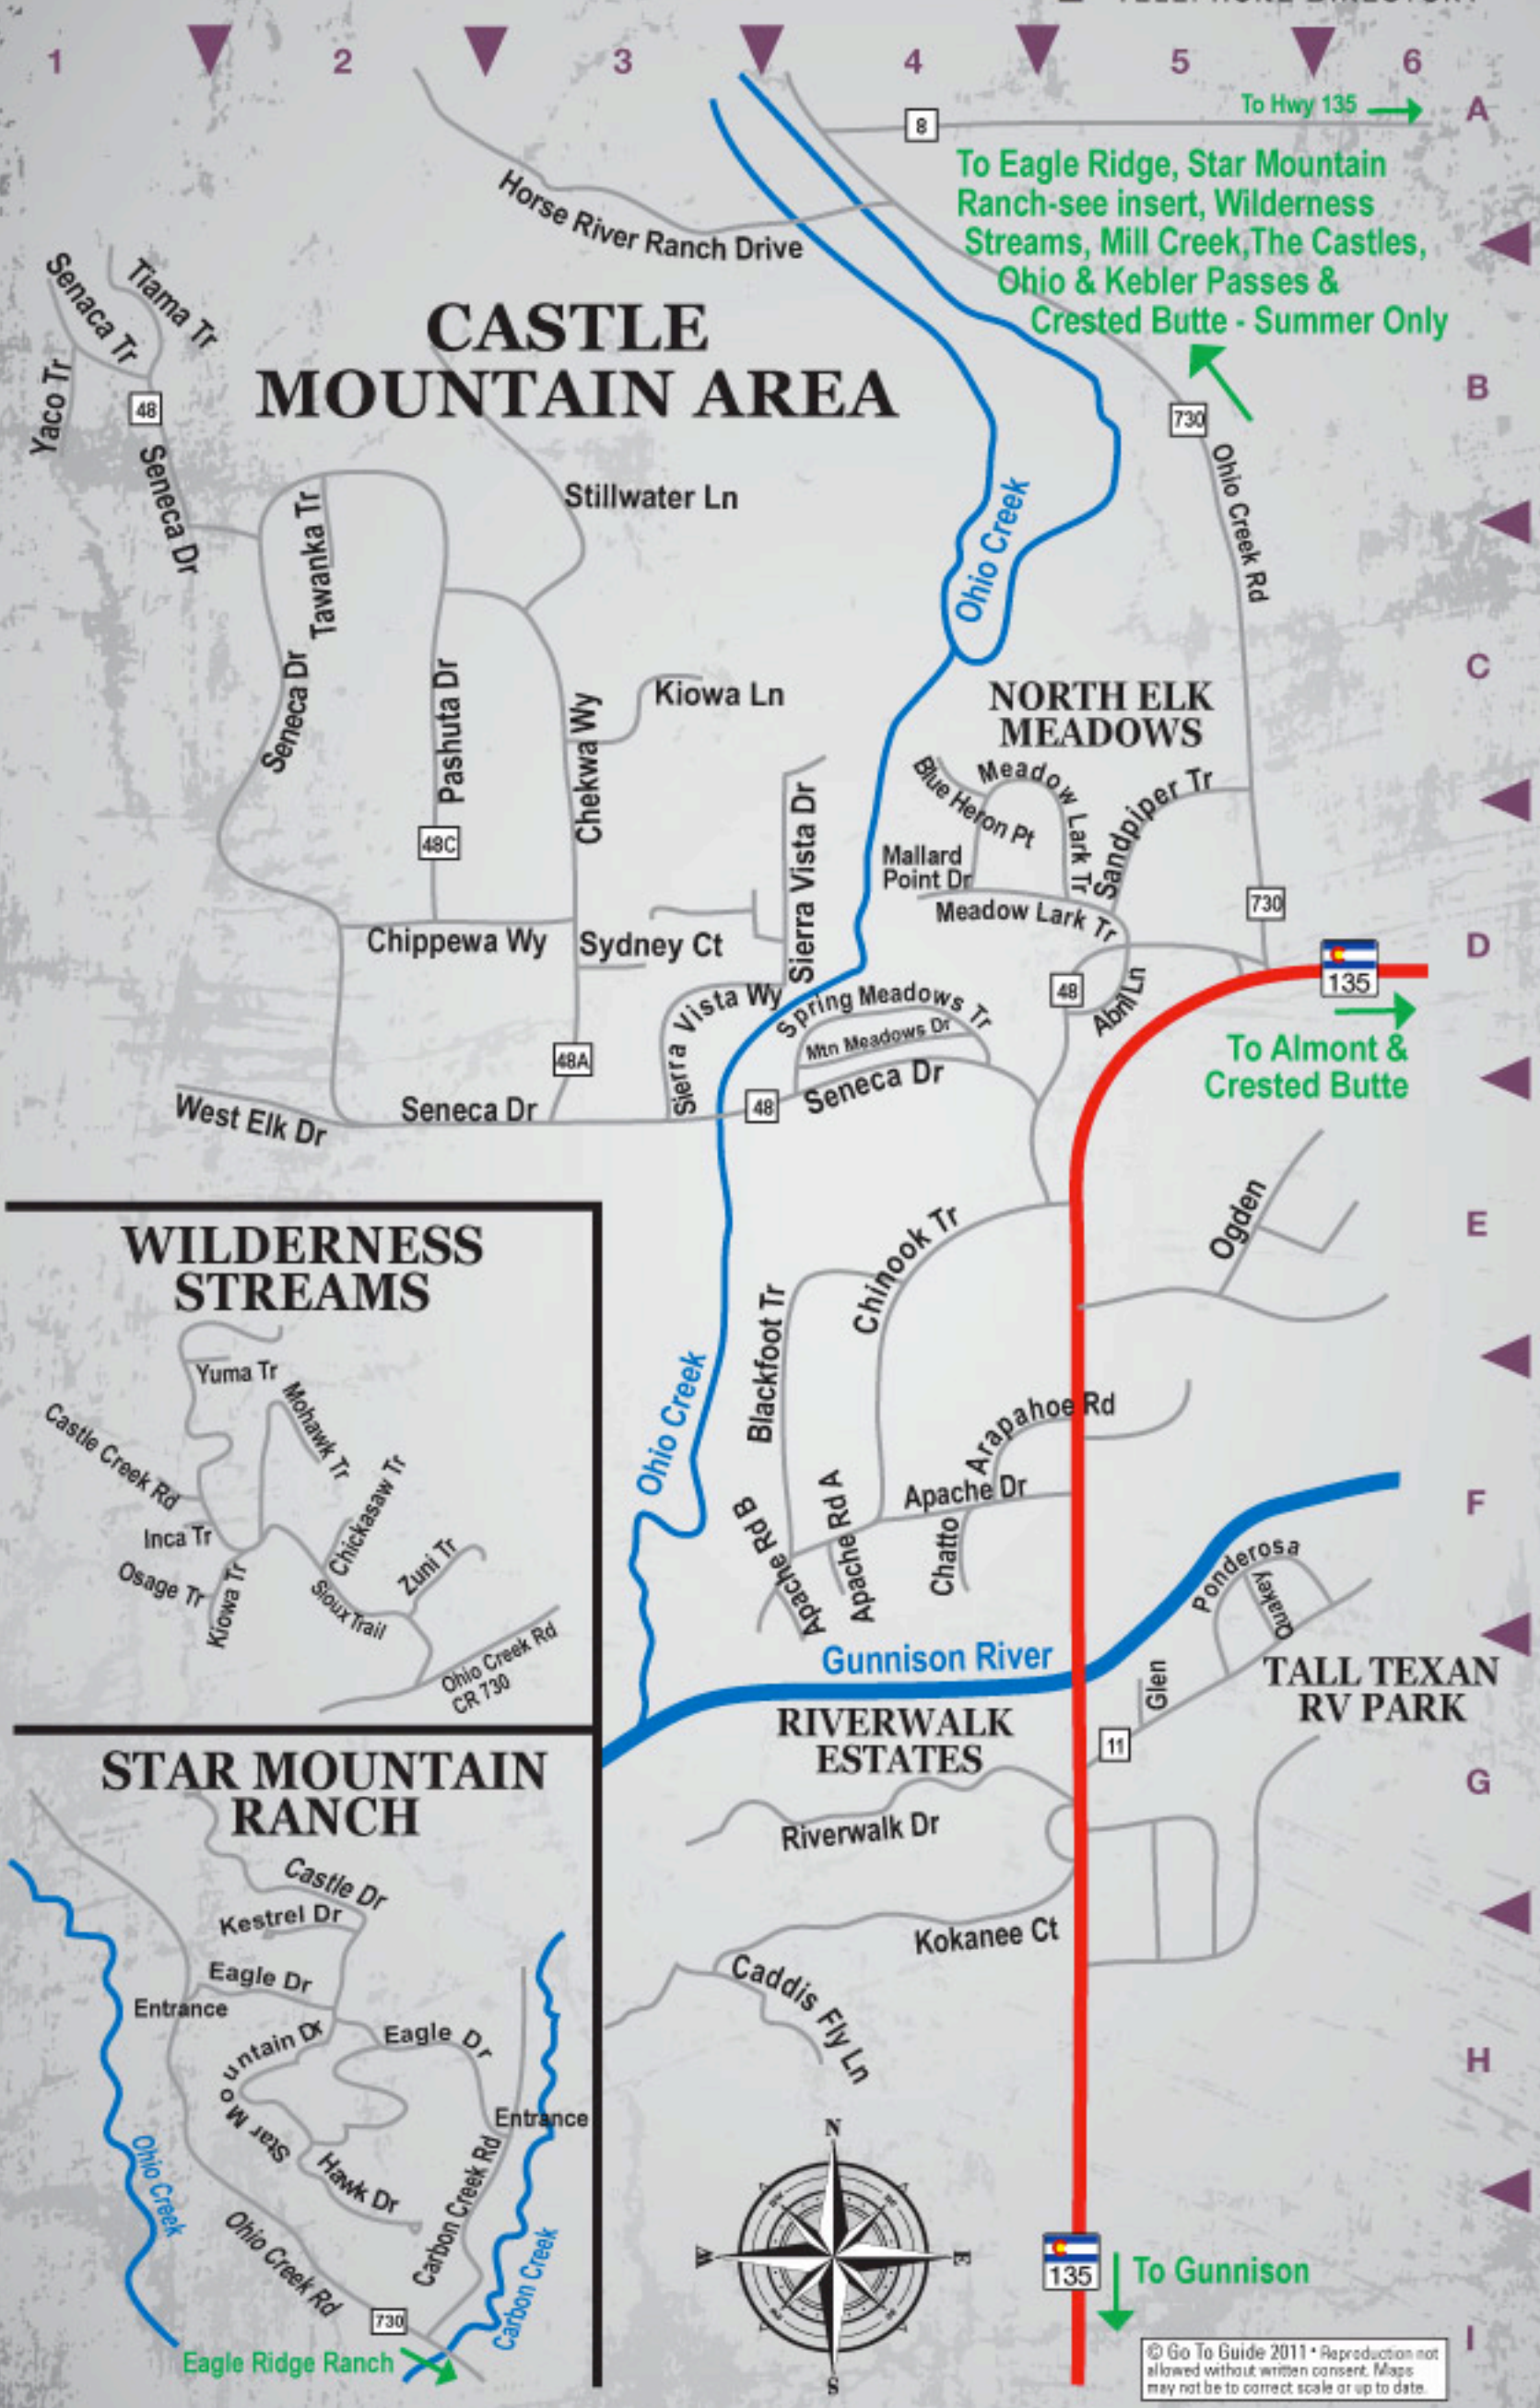

CASTLE MOUNTAIN AREA

To Eagle Ridge, Star Mountain Ranch-see insert, Wilderness Streams, Mill Creek, The Castles, Ohio & Kebler Passes & Crested Butte - Summer Only

To Almont & Crested Butte

To Gunnison

WILDERNESS STREAMS

STAR MOUNTAIN RANCH

TALL TEXAN RV PARK