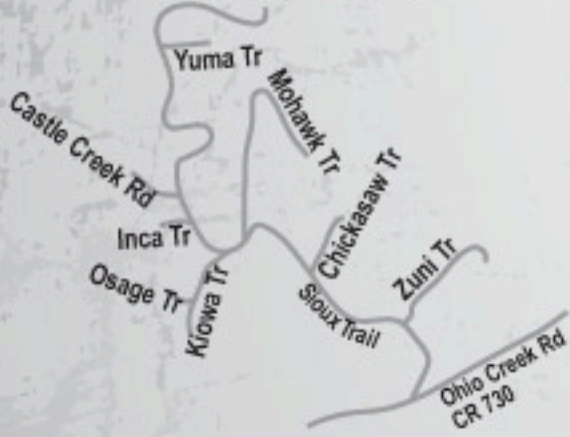

CASTLE MOUNTAIN AREA

To Eagle Ridge, Star Mountain Ranch-see insert, Wilderness Streams, Mill Creek, The Castles, Ohio & Kebler Passes & Crested Butte - Summer Only

To Almont & Crested Butte

To Gunnison

WILDERNESS STREAMS

STAR MOUNTAIN RANCH

TALL TEXAN RV PARK